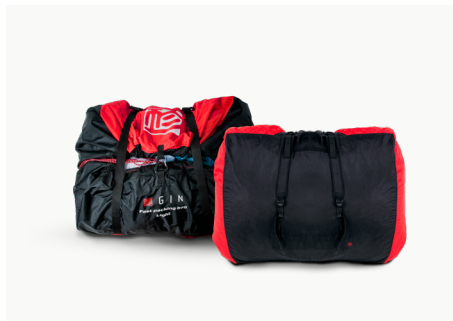

Fast packing bag light

Light-yet-durable version of the paragliding fast packing bag, for convenient and easy packing at the flying site, with two shoulder straps for easy carrying.

For any solo wing or tandem wing (only wing).

Harness inside: No

Weight: 850 g