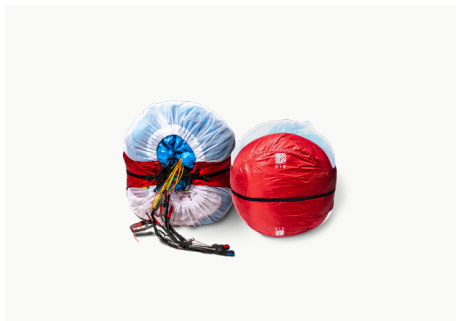

TECHNICAL INFORMATION

SIZE	XXL
Width rucksack (cm)	45
Height rucksack (cm)	90
Fast packing rucksack 2 weight (kg)	1.9

Weight

1.9 kg (XXL Size)

Material

Kodura 300D Cation

Fast packing rucksack XXL

SIZE CHART

XXL Size

1. Rucksack height / cm 2. Rucksack width / cm 3. Rucksack depth / cm 4. Open bag height / cm 5. Open bag width / cm

M	-	-	-	-	-
XXL	90	45	40	150	150

FAST PACKING BAGS RANGE **SOLO GEAR**

Fast packing bag SR

The Speedflying fast packing bag is very useful to carry your bundled Nano or Fluid while skiing to lifts between runs...also perfect for the Bobcat or other speedflying gliders.

For any mini wing, speed riding, speedflying or hike and fly wing (only wing).